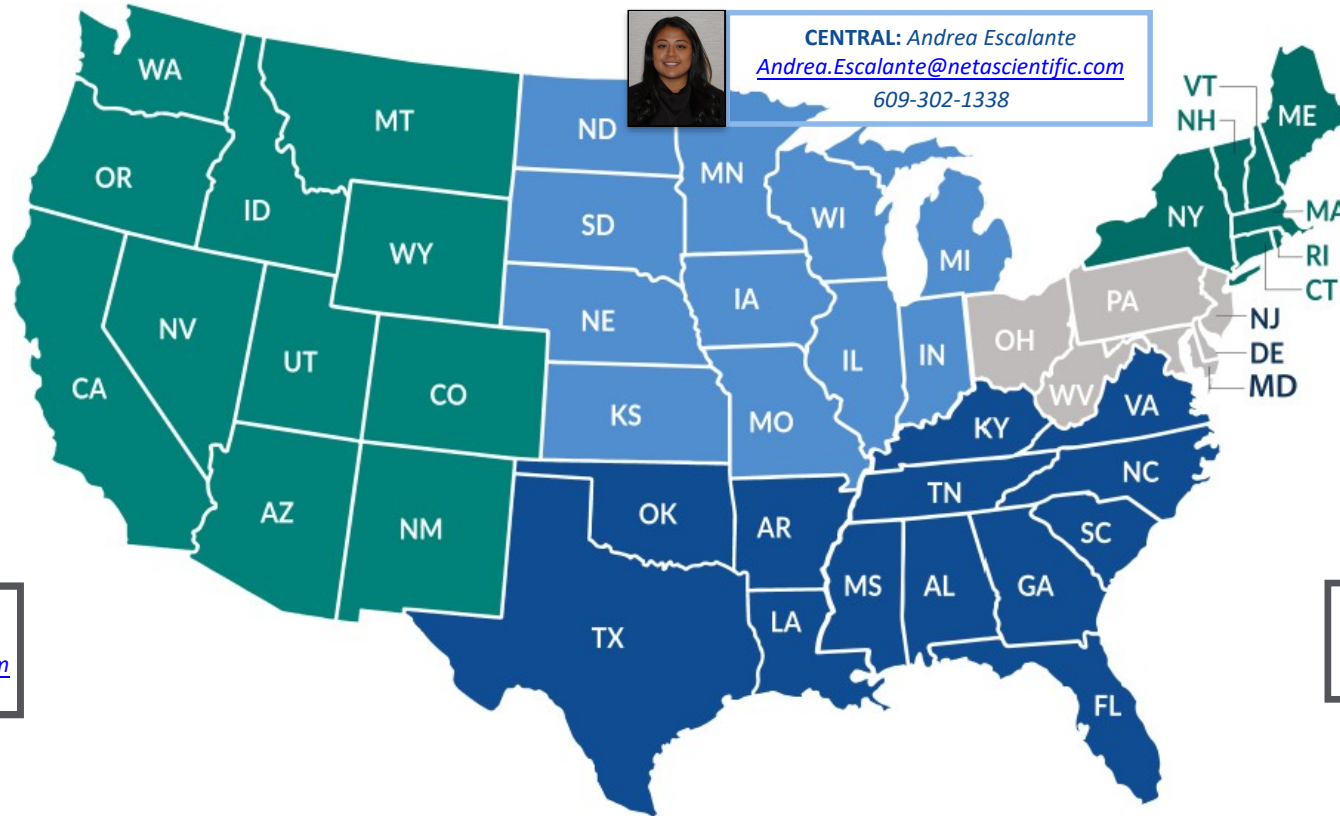

NETA SCIENTIFIC TERRITORY SALES MAP

Dragan Karajovic
VP of Business Development
Dragan.Karajovic@netascientific.com
609-686-6883

Kayla McDonald
National Sales Manager
Kayla.McDonald@netascientific.com
609-968-1498

CENTRAL: Andrea Escalante
Andrea.Escalante@netascientific.com
609-302-1338

WEST: Casey Bridges
Casey.Bridges@netascientific.com
415-646-6675

NORTHEAST: Tim Nelson
Tim.Nelson@netascientific.com
609-968-0634